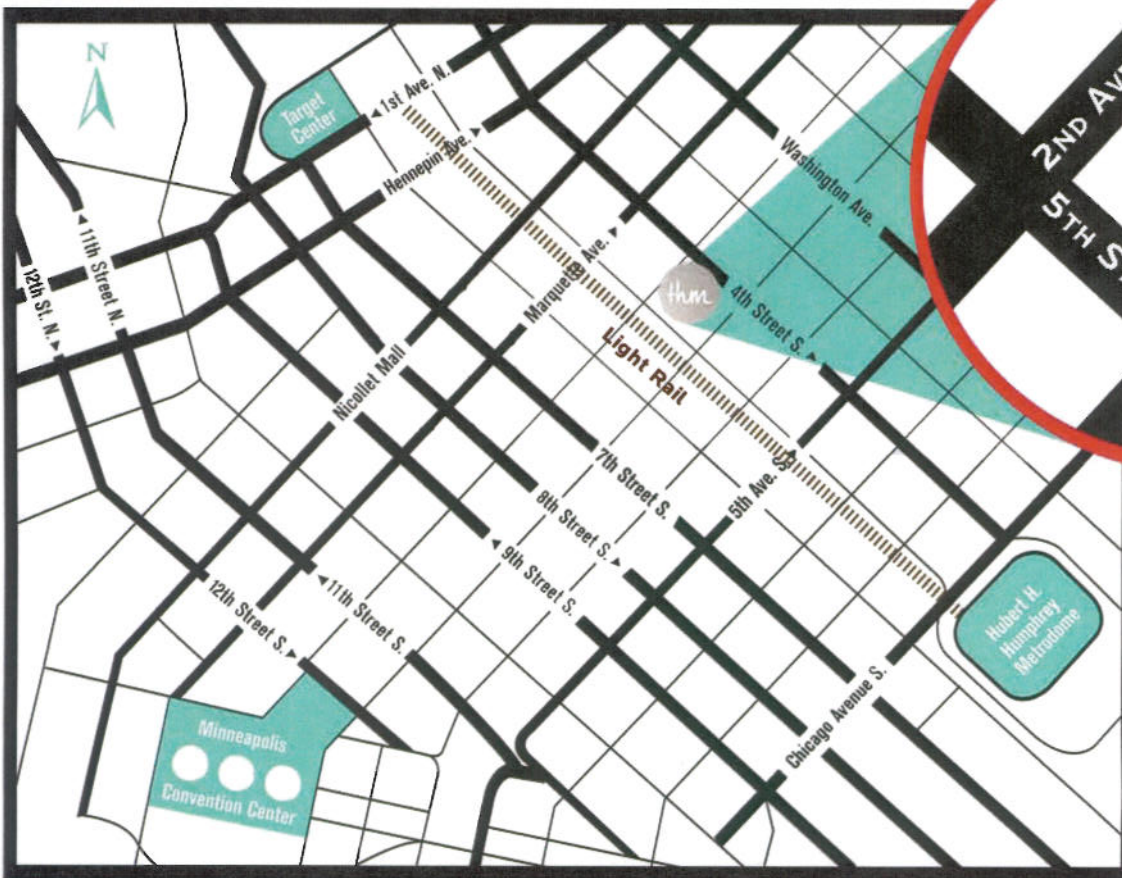

## From the North:

Take I-94 South/East to the 4th Street exit. Follow 4th Street South to 2nd Avenue South. The hotel is located on the corner of 4th Street and 2nd Avenue South.

## From the South (Airport):

Take I-494 West from the Minneapolis Airport. Take the I-35 North exit and go north on I-35. Merge onto MN-65 North via exit (on the left) toward DOWNTOWN EXITS. Take the MN-65/5th Avenue South exit on the left. Turn slight left onto South 5th Avenue/MN-65 North/5th Avenue South. Turn left onto 3rd Street South. Turn left onto 2nd Avenue South. Turn left onto 4th Street South.

## From the East:

Take I-94 West toward Minneapolis. Take the 11th Street exit (#233A). Turn slight left to take the 11th Street ramp. Turn slight left onto 11th Street South. Turn right on Marquette Avenue. Turn right onto 4th Street South.

## From the West:

Take I-394 East toward Minneapolis. Take the 12th Street North exit (#9A). Turn slight right onto 12th Street North. Turn left onto Hennepin Avenue. Turn right onto 4th Street South.