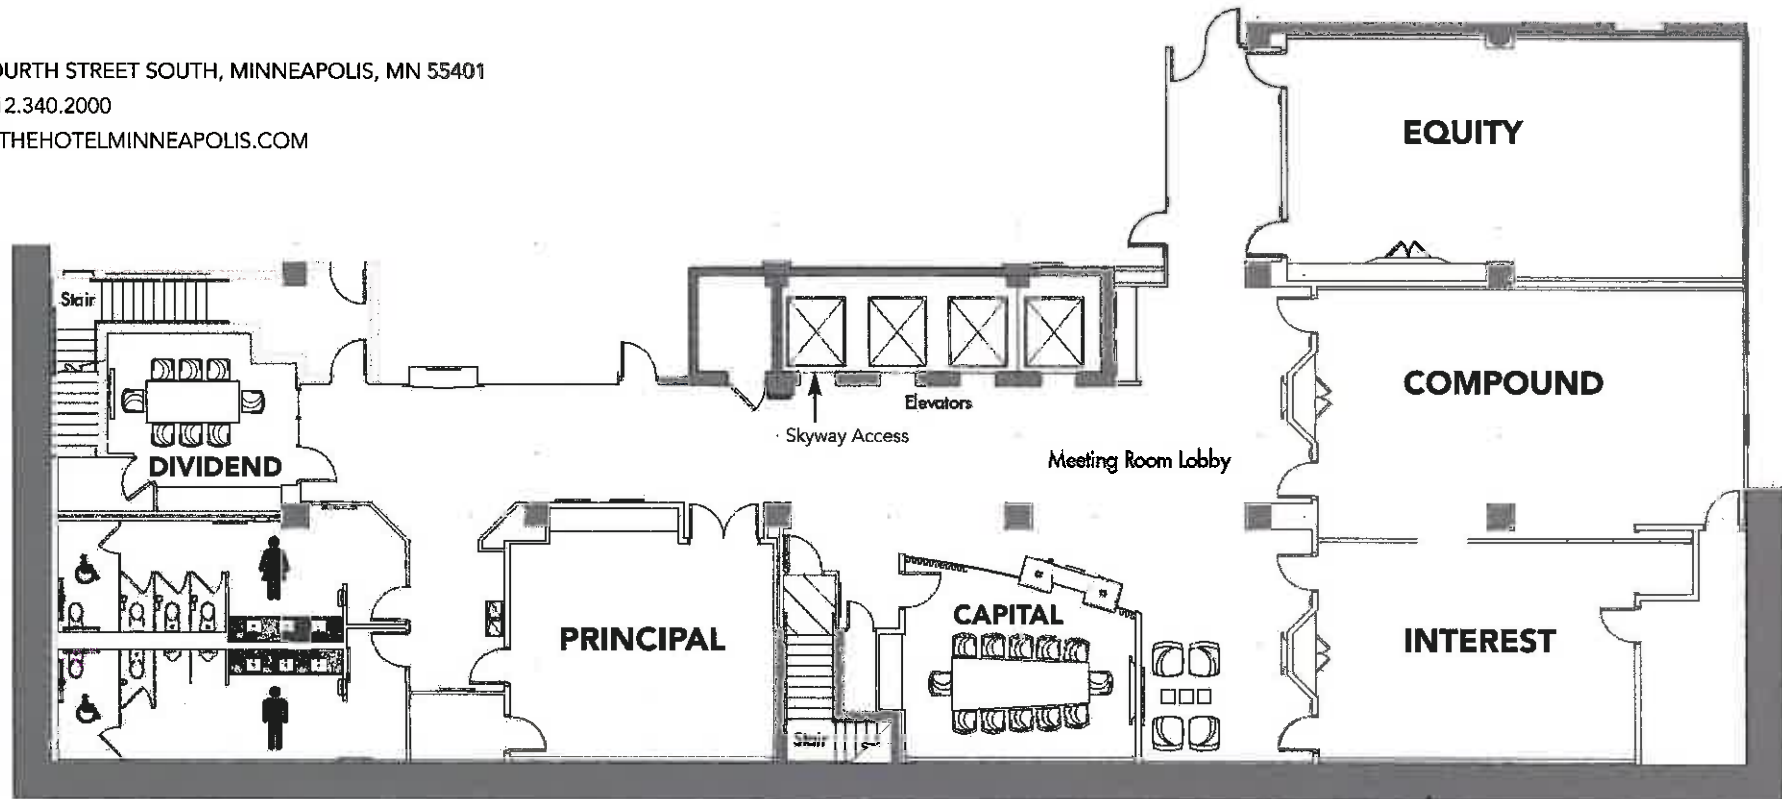

The Hotel Minneapolis

215 FOURTH STREET SOUTH, MINNEAPOLIS, MN 55401

TEL: 612.340.2000

WWW.THEHOTELMINNEAPOLIS.COM

ROOM	SQ. FEET	WIDTH	LENGTH	CEILING HEIGHT	THEATER	CLASSROOM	CONFERENCE	U-SHAPE	ROUNDS OF 8	ROUNDS OF 10	RECEPTION
CAPITAL BOARDROOM	293	15'	20'1"	9'	—	—	12	—	—	—	—
DIVIDEND BOARDROOM	231	15'5"	18'	8"11"	—	—	8	—	—	—	—
EQUITY	821	19'11"	39'8"	10'6"	80	35	26	24	64	60	85
COMPOUND	829	21'11"	37'	10'6"	80	36	26	24	64	60	80
COMPOUND/ INTEREST	1348	41'	64'6"	10'6"	130	54	—	—	112	110	135
INTEREST	519	19'1"	27'6"	10'6"	50	19	24	19	40	40	55
PRINCIPAL	450	18'6"	22'6"	10'6"	45	20	18	18	32	30	45

The Hotel Minneapolis

215 FOURTH STREET SOUTH, MINNEAPOLIS, MN 55401

TEL: 612.340.2000

WWW.THEHOTELMINNEAPOLIS.COM

ROOM	SQ. FEET	WIDTH	LENGTH
AUDREY'S VAULT	609	21'	29'
MARBLE	493	21'	23'6"
ENTRYWAY	195	13'6"	14'6"
ENTIRE AREA	1297	21'/13'6"	52'6"
THE LIBRARY	2098	42'3"	49'6"