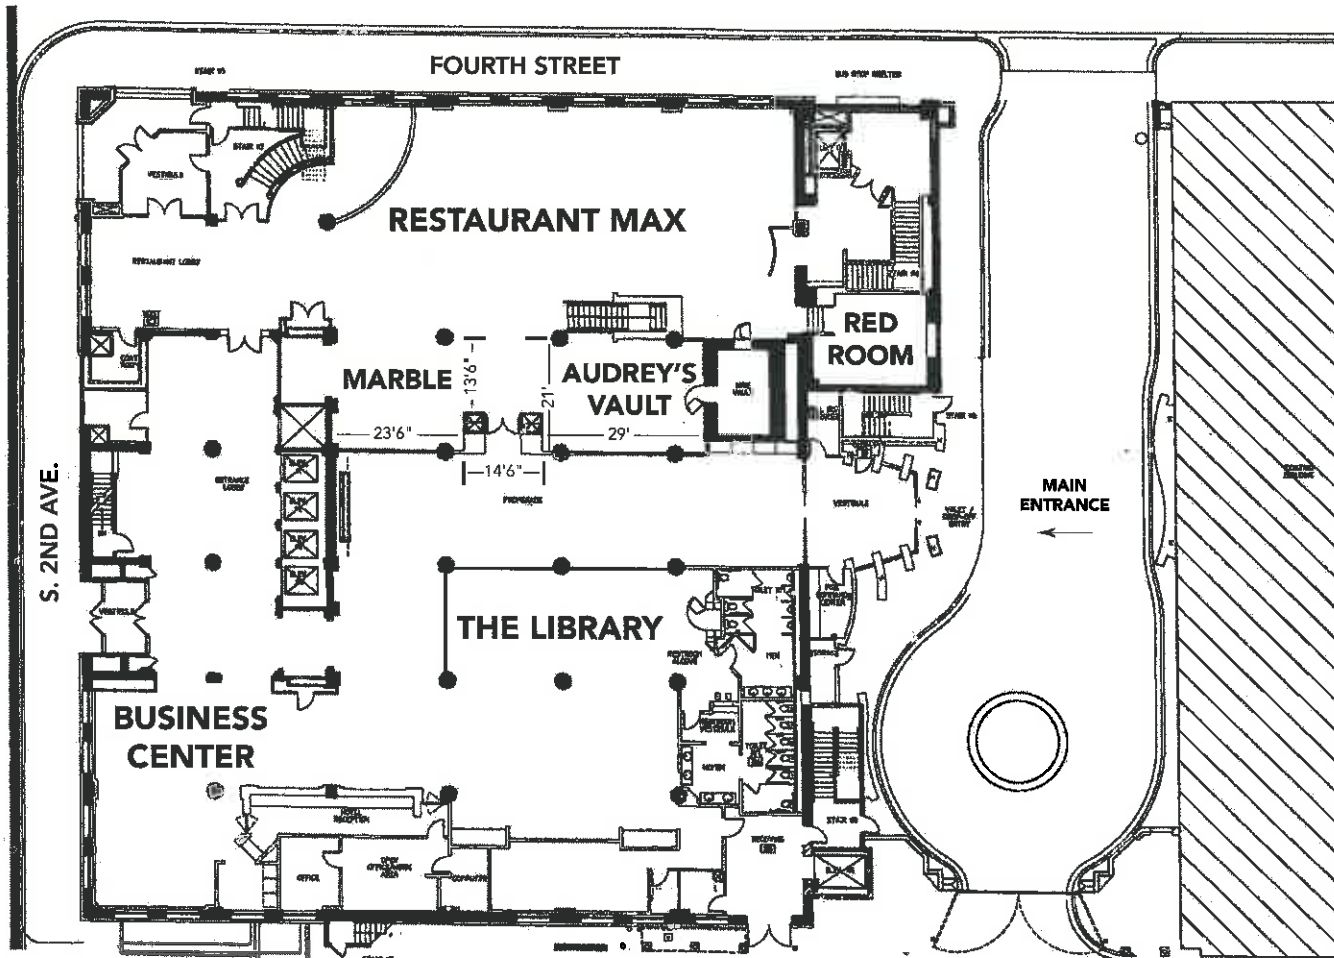

The Hotel Minneapolis

215 FOURTH STREET SOUTH, MINNEAPOLIS, MN 55401

TEL: 612.340.2000

WWW.THEHOTELMINNEAPOLIS.COM

ROOM	SQ. FEET	WIDTH	LENGTH	CEILING HEIGHT	THEATER	CLASSROOM	CONFERENCE	U-SHAPE	ROUNDS OF 8	ROUNDS OF 10	RECEPTION
CAPITAL BOARDROOM	293	15'	20'1"	9'	—	—	12	—	—	—	—
DIVIDEND BOARDROOM	231	15'5"	18'	8"11"	—	—	8	—	—	—	—
EQUITY	821	19'11"	39'8"	10'6"	80	35	26	24	64	60	85
COMPOUND	829	21'11"	37'	10'6"	80	36	26	24	64	60	80
COMPOUND/ INTEREST	1348	41'	64'6"	10'6"	130	54	—	—	112	110	135
INTEREST	519	19'1"	27'6"	10'6"	50	19	24	19	40	40	55
PRINCIPAL	450	18'6"	22'6"	10'6"	45	20	18	18	32	30	45

The Hotel Minneapolis

215 FOURTH STREET SOUTH, MINNEAPOLIS, MN 55401

TEL: 612.340.2000

WWW.THEHOTELMINNEAPOLIS.COM

ROOM	SQ. FEET	WIDTH	LENGTH
AUDREY'S VAULT	609	21'	29'
MARBLE	493	21'	23'6"
ENTRYWAY	195	13'6"	14'6"
ENTIRE AREA	1297	21'/13'6"	52'6"
THE LIBRARY	2098	42'3"	49'6"