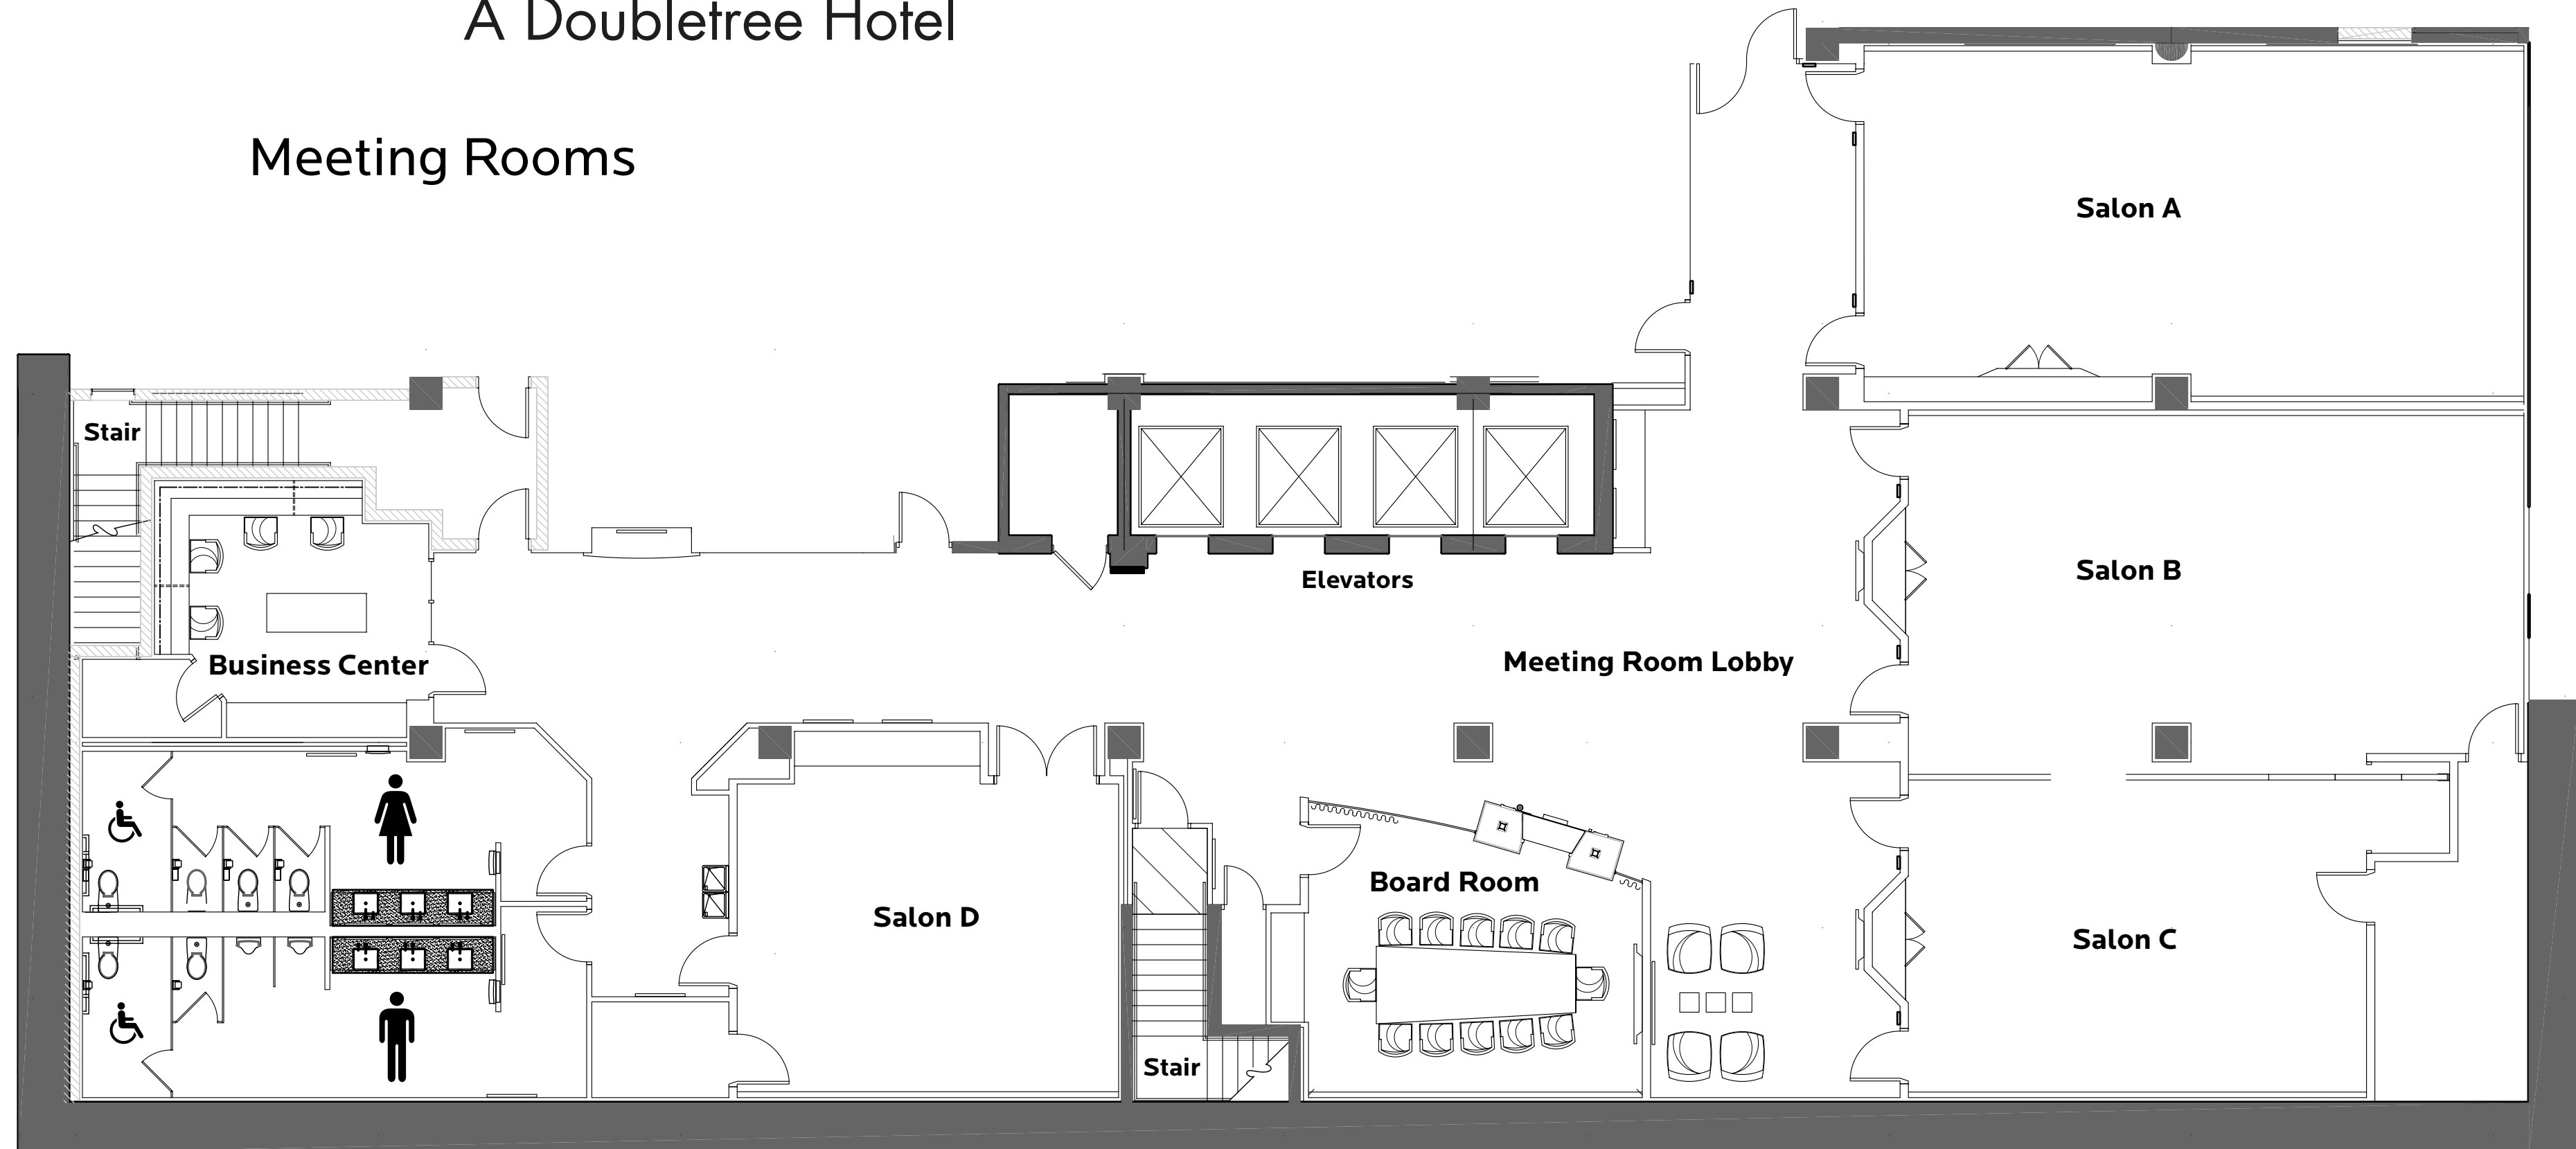

The Hotel Minneapolis

A Doubletree Hotel

215 Fourth Street South, Minneapolis, MN 55401 | 612.340.2000 | thehotelminneapolis.com

Room	Sq Feet	Width	Length	Ceiling Height	Theatre	Classroom	Conference	U-Shape	Rounds of 8	Rounds of 10	Reception
Boardroom	311		20'1"	9'	n/a	n/a	12	n/a	n/a	n/a	n/a
Salon A	817	19'11"	39'8"	10'6"	80	35	26	24	64	60	85
Salon B	800	21'11"	37'	10'6"	80	36	26	24	64	60	80
Salon B/C	1327	41'		10'6"	130	54	n/a	n/a	112	110	135
Salon C	527	19'1"	27'6"	10'6"	50	19	24	19	40	40	55
Salon D	441	18'8"	22'11"	10'6"	45	20	18	18	32	30	45